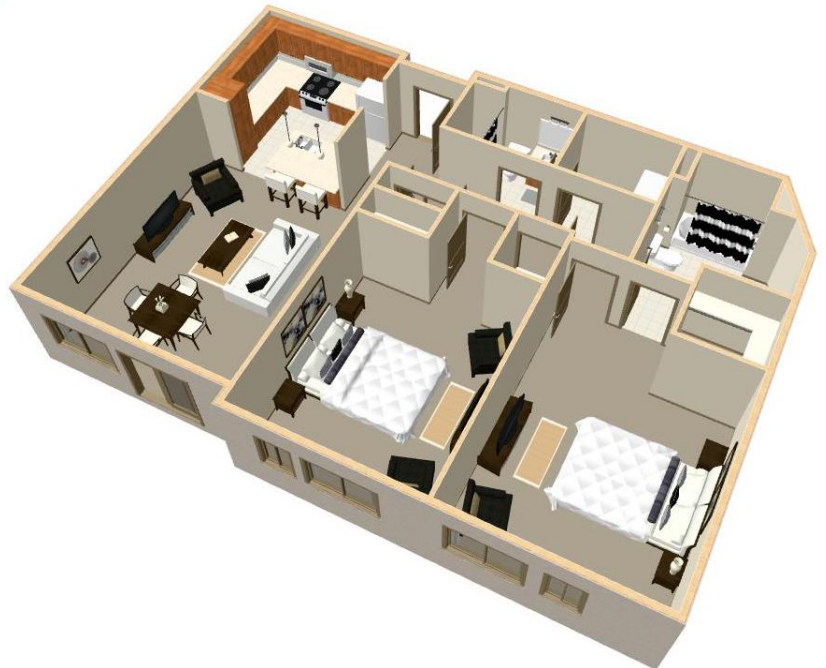

City Creek Landing
APARTMENTS

2 Bedroom 2 Bath - Typical

2 Bed 2 Bath - Typical 1,023 - 1,347 Square Feet

Note: furniture indicated to show scale only and is not included