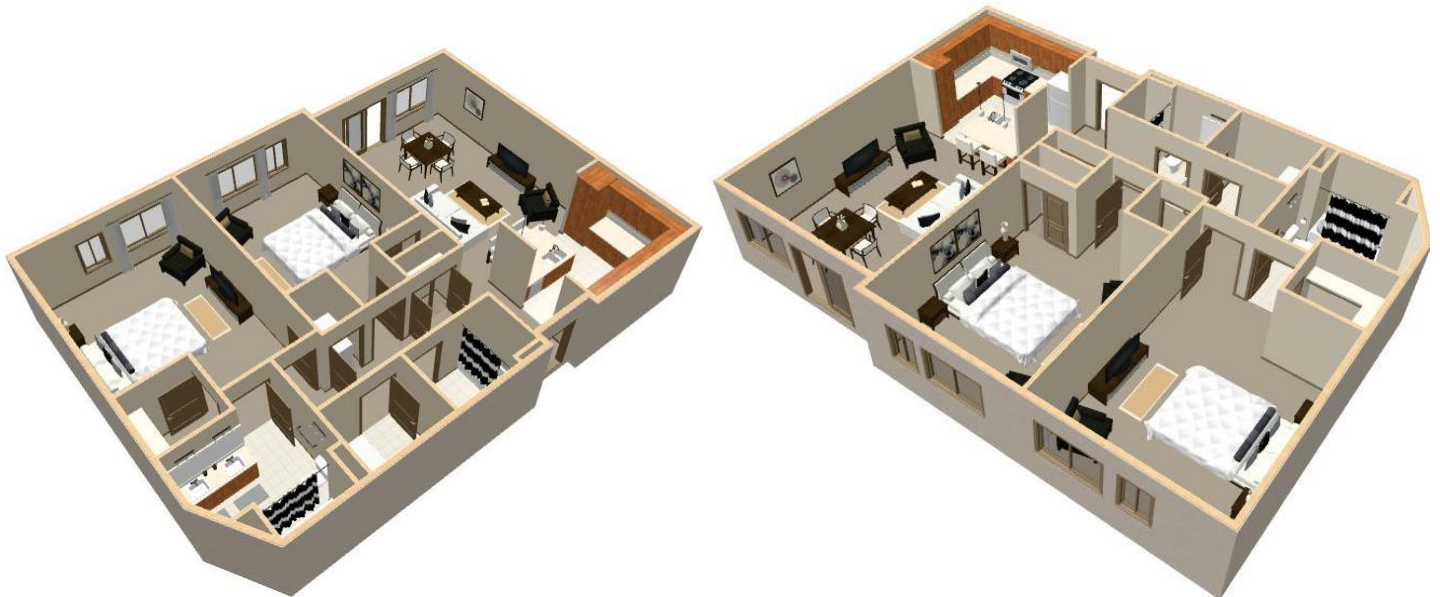

City Creek Landing

APARTMENTS

2 Bedroom 2 Bath - Typical

2 Bed 2 Bath - Typical 1,023 - 1,347 Square Feet

Note: furniture indicated to show scale only and is not included